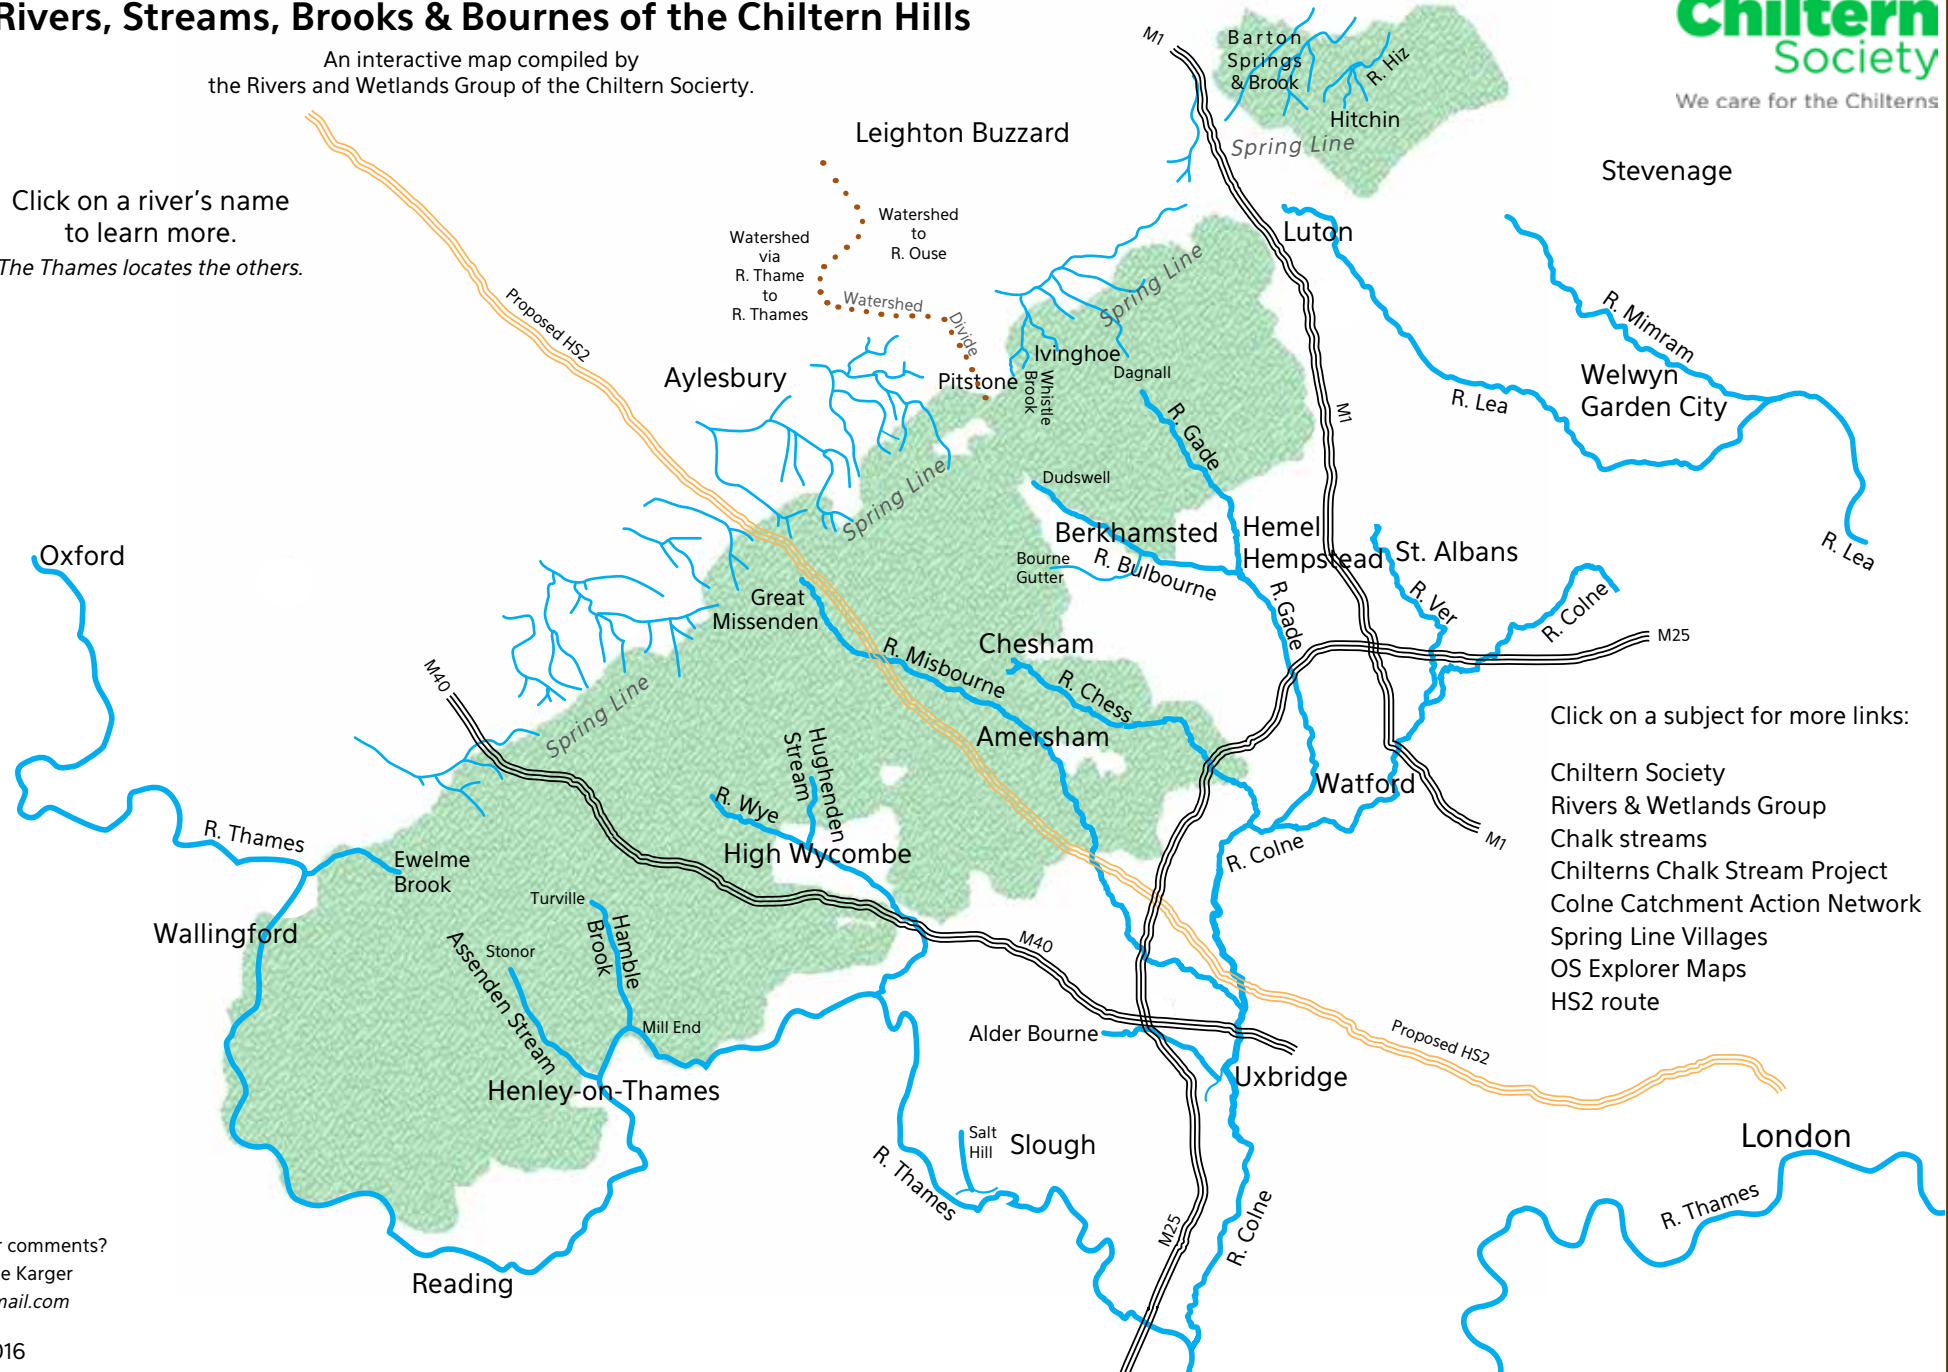

Rivers, Streams, Brooks & Bournes of the Chiltern Hills

An interactive map compiled by the Rivers and Wetlands Group of the Chiltern Society.

Click on a river's name to learn more.
The Thames locates the others.

Click on a subject for more links:

- Chiltern Society
- Rivers & Wetlands Group
- Chalk streams
- Chilterns Chalk Stream Project
- Colne Catchment Action Network
- Spring Line Villages
- OS Explorer Maps
- HS2 route